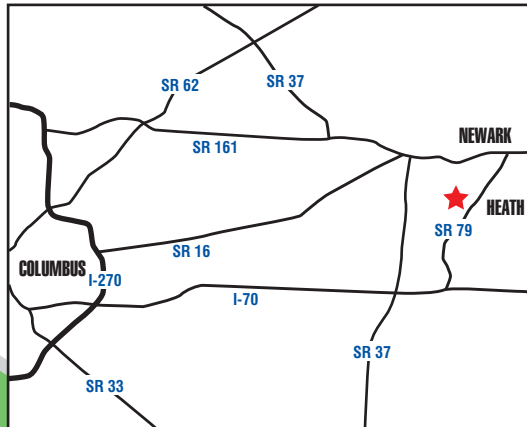

THE BASE

CENTRAL OHIO
**AEROSPACE &
TECHNOLOGY CENTER**

Directions

Port Authority Offices

From I-70 and points east, west, and south:

Use exit no. 129 off of I-70, follow SR 79 North to Heath. Turn left at the light to Irving-Wick Drive. Go about one mile. Turn left and follow James Parkway for the East Entry to the Aerospace Center.

From SR 16 and points north, west and east:

Exit SR 16 to SR 79 South through Heath. After you pass the Indian Mound Mall area, turn right onto Irving-Wick Drive West. Go about one mile. Turn left and follow James Parkway for the East Entry to the Aerospace Center.

On Campus Directions

Using the James Parkway East Entry:

Follow the entryway to the stop sign. Turn right and follow the loop road to the north and west.

Using the Irving-Wick Drive North Entry:

Follow the loop road around the south of the large building, turn left at the eastern side of the building, and follow the drive into the parking lot of the Port Authority offices.