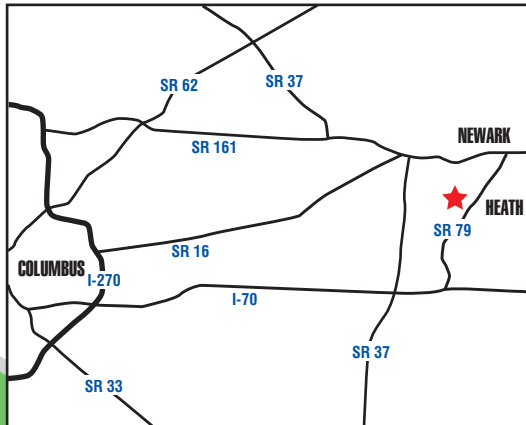

Truck Deliveries

Directions

From I-70 and points east, west, and south:
Use exit no. 129 off of I-70, follow SR 79 North to Heath. Turn left at the light to Kaiser Drive. Go about 3/4 mile. Turn right and follow James Parkway for the South Entry to the Aerospace Center.

From SR 16 and points north, west and east:
Exit SR 16 to SR 79 South through Heath. After you pass the Indian Mound Mall area, turn right onto Kaiser Drive. Go about 3/4 mile. Turn right and follow James Parkway for the South Entry to the Aerospace Center.

On Campus Directions

BOEING DOCK

Follow the South Entry to the warehouse building. Take the first right turn and the next left turn to the dock area.

BIONETICS DOCK

Follow the South Entry to the warehouse building. The dock is just past the fenced-in yard on the right.

DELIVERIES

BOEING	➔
BIONETICS	↑
GOODRICH	↑
AFMETCAL	↑
PORT AUTHORITY	➔

KEY

- Visitor parking
- Open parking
- Motorcycle/bicycle parking
- Walking path
- Railroad tracks
- Directions