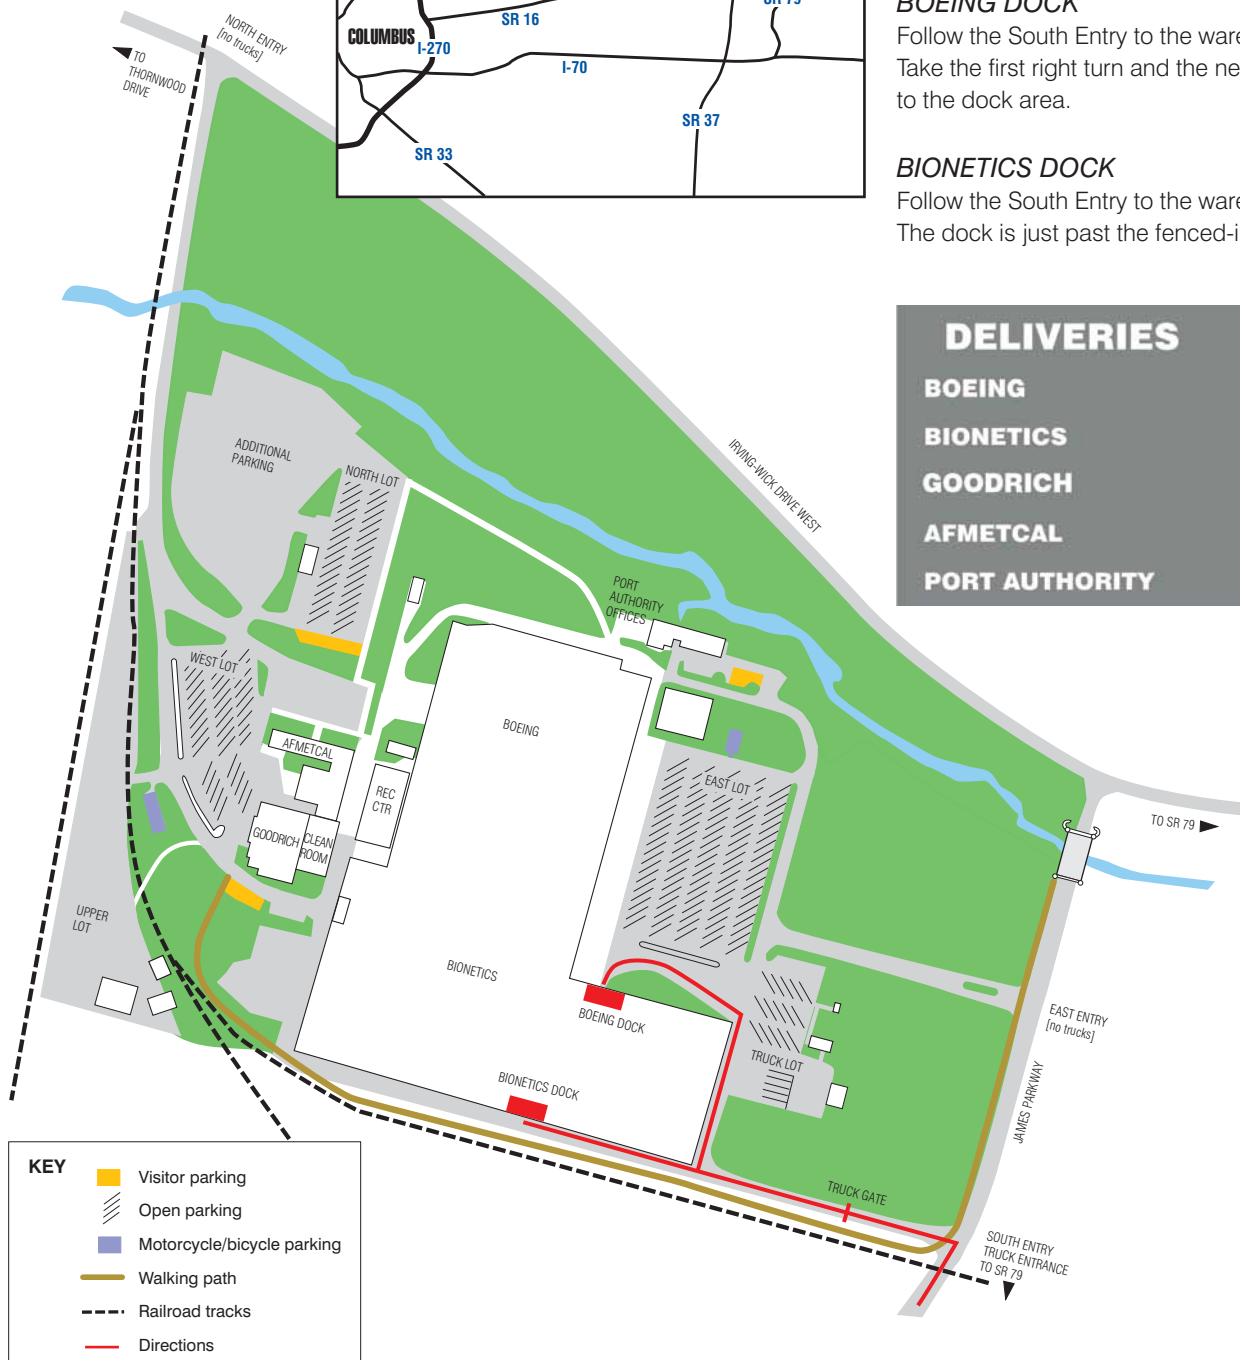

Truck Deliveries

Directions

From I-70 and points east, west, and south:
Use exit no. 129 off of I-70, follow SR 79 North to Heath. Turn left at the light to Kaiser Drive. Go about 3/4 mile. Turn right and follow James Parkway for the South Entry to the Aerospace Center.

From SR 16 and points north, west and east:
Exit SR 16 to SR 79 South through Heath. After you pass the Indian Mound Mall area, turn right onto Kaiser Drive. Go about 3/4 mile. Turn right and follow James Parkway for the South Entry to the Aerospace Center.

On Campus Directions

BOEING DOCK

Follow the South Entry to the warehouse building. Take the first right turn and the next left turn to the dock area.

BIONETICS DOCK

Follow the South Entry to the warehouse building. The dock is just past the fenced-in yard on the right.

DELIVERIES

BOEING	➔
BIONETICS	↑
GOODRICH	↑
AFMETCAL	↑
PORT AUTHORITY	➔

KEY

- Visitor parking
- Open parking
- Motorcycle/bicycle parking
- Walking path
- Railroad tracks
- Directions